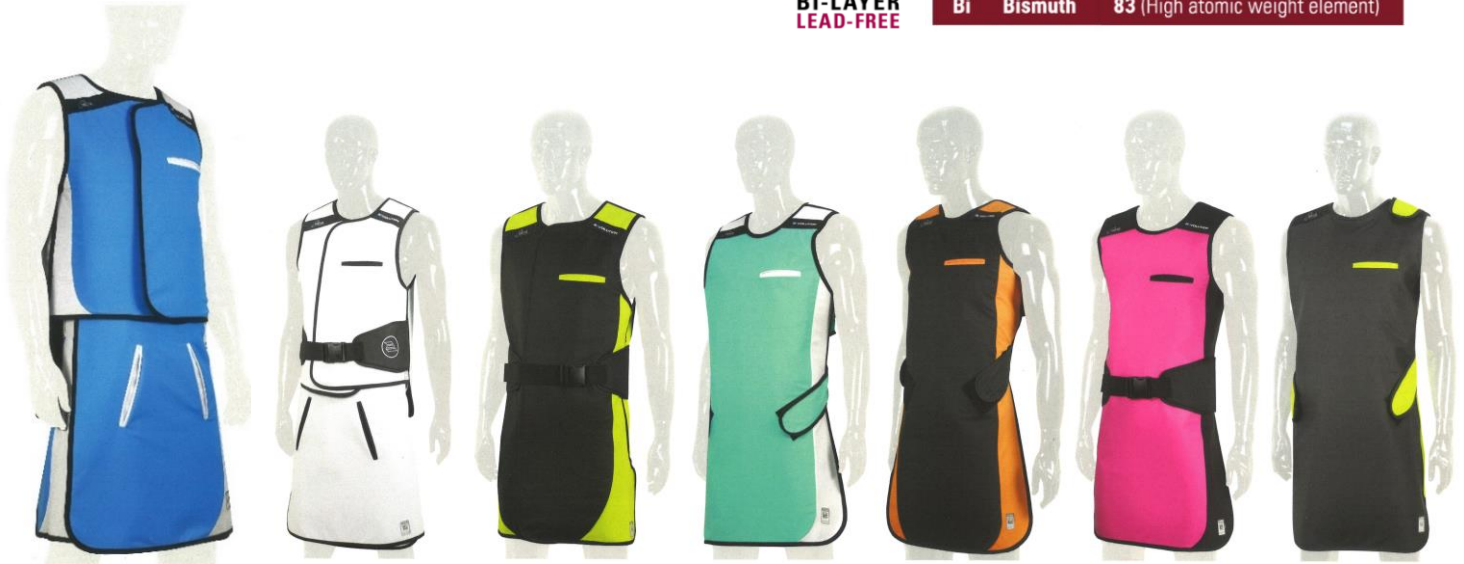

# INFAB

TRANSPARENCY IN RADIATION PROTECTION

KYSMAQ

**103**  
REVOLUTION  
VEST & SKIRT

**L103**  
REVOLUTION  
LUMBAR VEST & SKIRT

**203**  
REVOLUTION  
FULL WRAP BLACK BELT

**303**  
REVOLUTION  
VELCRO FRONT